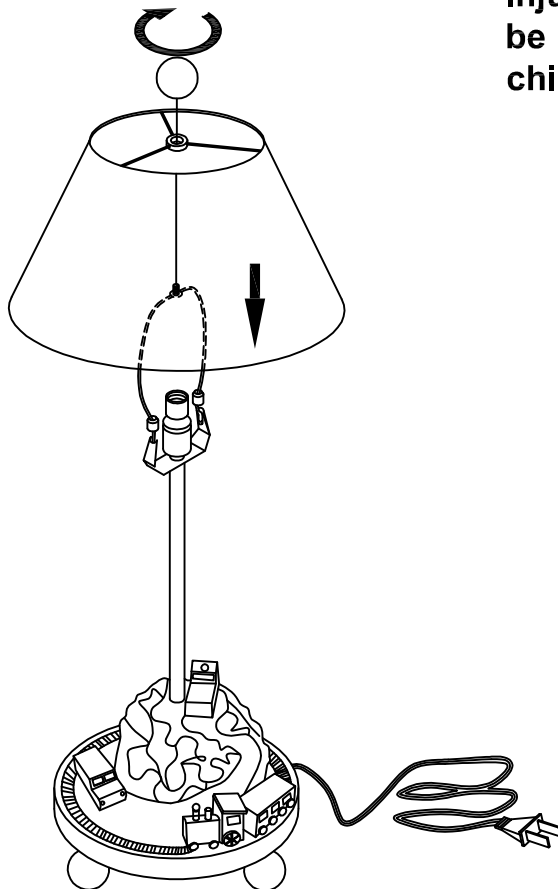

G85307

Transportation lamp Assembly Instructions

For ages 3 and up.
Adult assembly required.

Instructions
Use 40 Watt Type A bulb, 120v
60hz AC only.

Customer Service
For questions regarding this product,
or to receive replacement or missing parts,
contact Customer Service at (800) 524-3555.
Please have the model number and part
number(s) located in this Assembly
Instruction sheet available for reference.

Limited Warranty
All Guidecraft products are warranted
to the original purchaser at the time of
purchase and for a period of one (1) year
thereafter. In order to provide you with
timely assistance, please thoroughly
inspect your product for missing or
defective parts immediately after opening
the carton. To receive replacement or
missing parts under this warranty, contact
Customer Service. You will also need your
sales receipt or other proof of purchase.

Shade Assembly

WARNING:
This is an electrical lamp - not a toy.
To avoid risk of fire, burns, personal
injury and electric shock, it should not
be played with or placed where small
children can reach it.